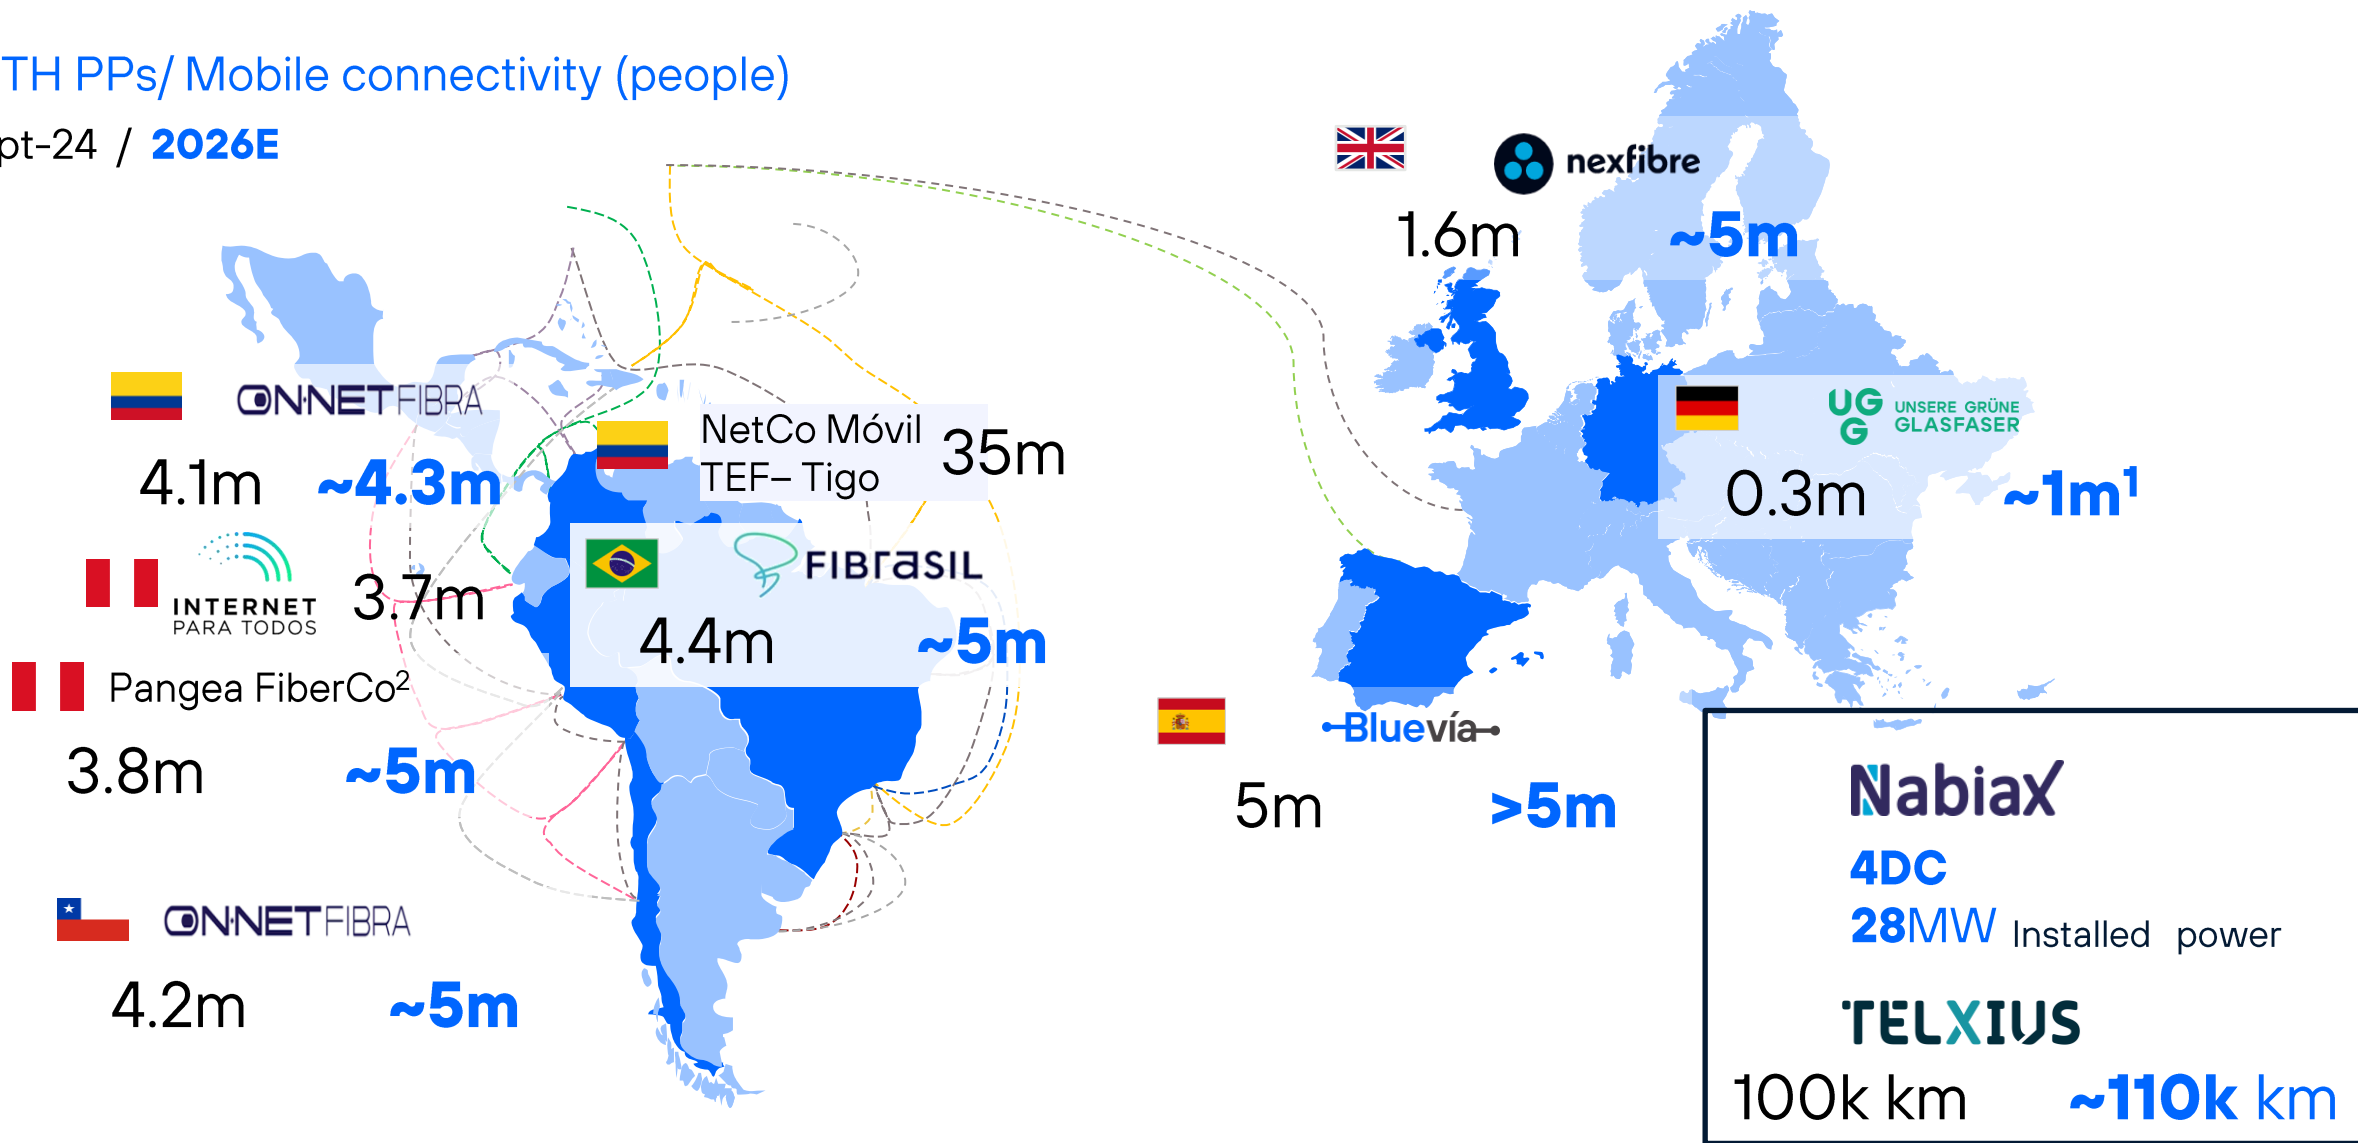

T-Infra WEB: Our Scale

FTTH PPs/ Mobile connectivity (people)

Sept-24 / 2026E

Notes: 1) 2026 target is 1 million PP; long-term target remains >2 million PP; 2) Pending approvals